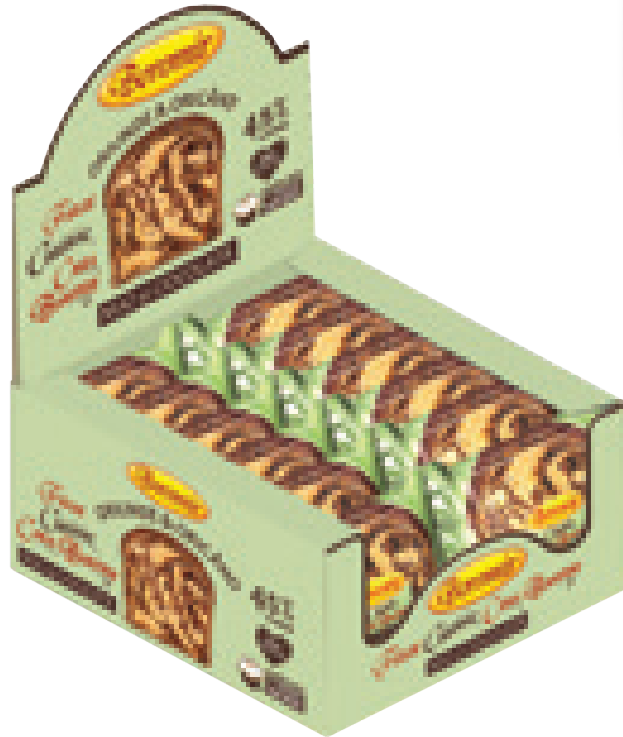

Item 594-1300-011509
Ciocco Pound Cake
Chocolate Chips and Chocolate-Rum Cream
Weight : 450 g

Item 594-1300-011493
Ciocco Pound Cake
Chocolate Chips and Milk Cream
Weight : 450 g

Item 594-1300-011486
Ciocco Pound Cake
Chocolate Chips and Vanilla Cream
Weight : 450 g

Item 594-1300-011608
Biscuits with butter
and peanuts
Weight: 240 g
Packaging:
13 pcs/box;
81 box/pallet;
Shelf life:
8 months

Mini Biscuit Cake

Item 594-1300-007137
S'more with Raisins
Weight: 50 g

Item 594-1300-012193
S'more with Cherries
Weight: 50 g

Packaging: 44 pcs/box;
135 box/pallet;
Shelf life: 5 months

Casa Boromir Cozonac Slice

Item 594-1300-012261
Cozonac Casa Boromir
- Slice -
Walnuts and Chocolate
Weight : 80 g
Packaging:
12 pcs/box;
195 box/pallet / pallet
Shelf life:
6 months

Gingerbread with Walnuts

Item 594-1446-010756
Gingerbread with Walnuts
Weight: 300g

Item 594-1446-010756
Gingerbread with Chocolate and Walnuts
Weight: 260g

Packaging: 12 pcs/box; 56 box/pallet
Shelf life: 6 months