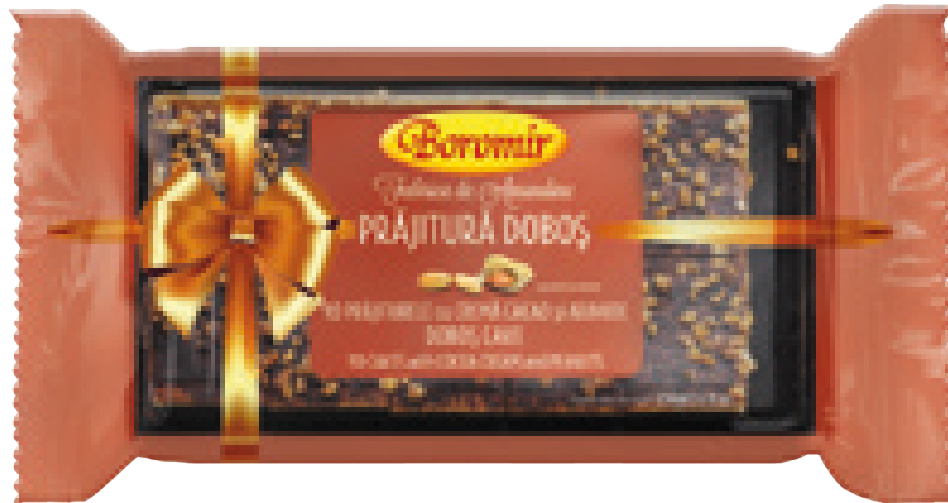

Item 594-1300-011660
Christmas Cake - Cakes with Walnuts
Weight: 250 g
Packaging: 8 pcs/box; 84 box/pallet;
Shelf life: 6 months

Gift Cakes

Item 594-1300-008097
Dobos Cake
Weight: 250 g
Packaging: 8 pcs/box; 84 box/pallet;
Shelf life: 6 months