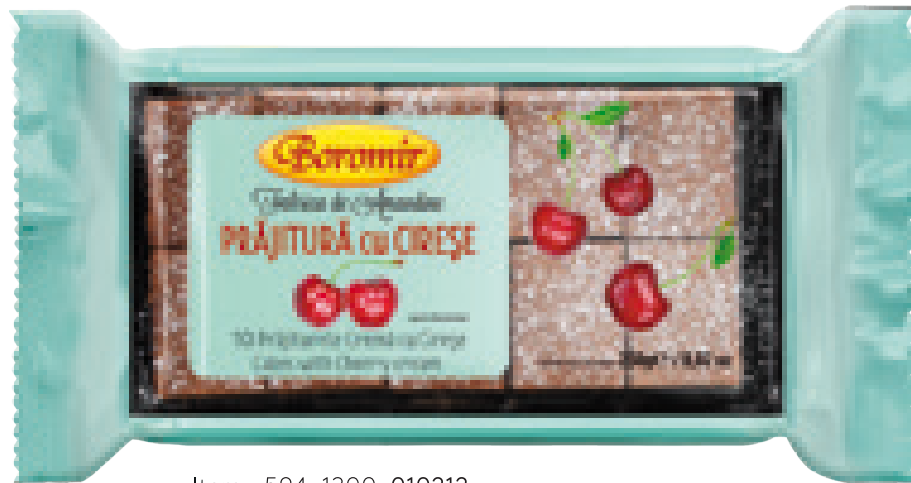

Item 594-1300-007083
Tiramisu Cake
Weight: 250 g
Packaging: 8 pcs/box; 84 box/pallet;
Shelf life: 6 months

Fruit Cakes

Item 594-1300-010212
Cake with Cherry cream
Weight: 250 g

Item 594-1300-010229
Cake with Pear cream
Weight: 250 g